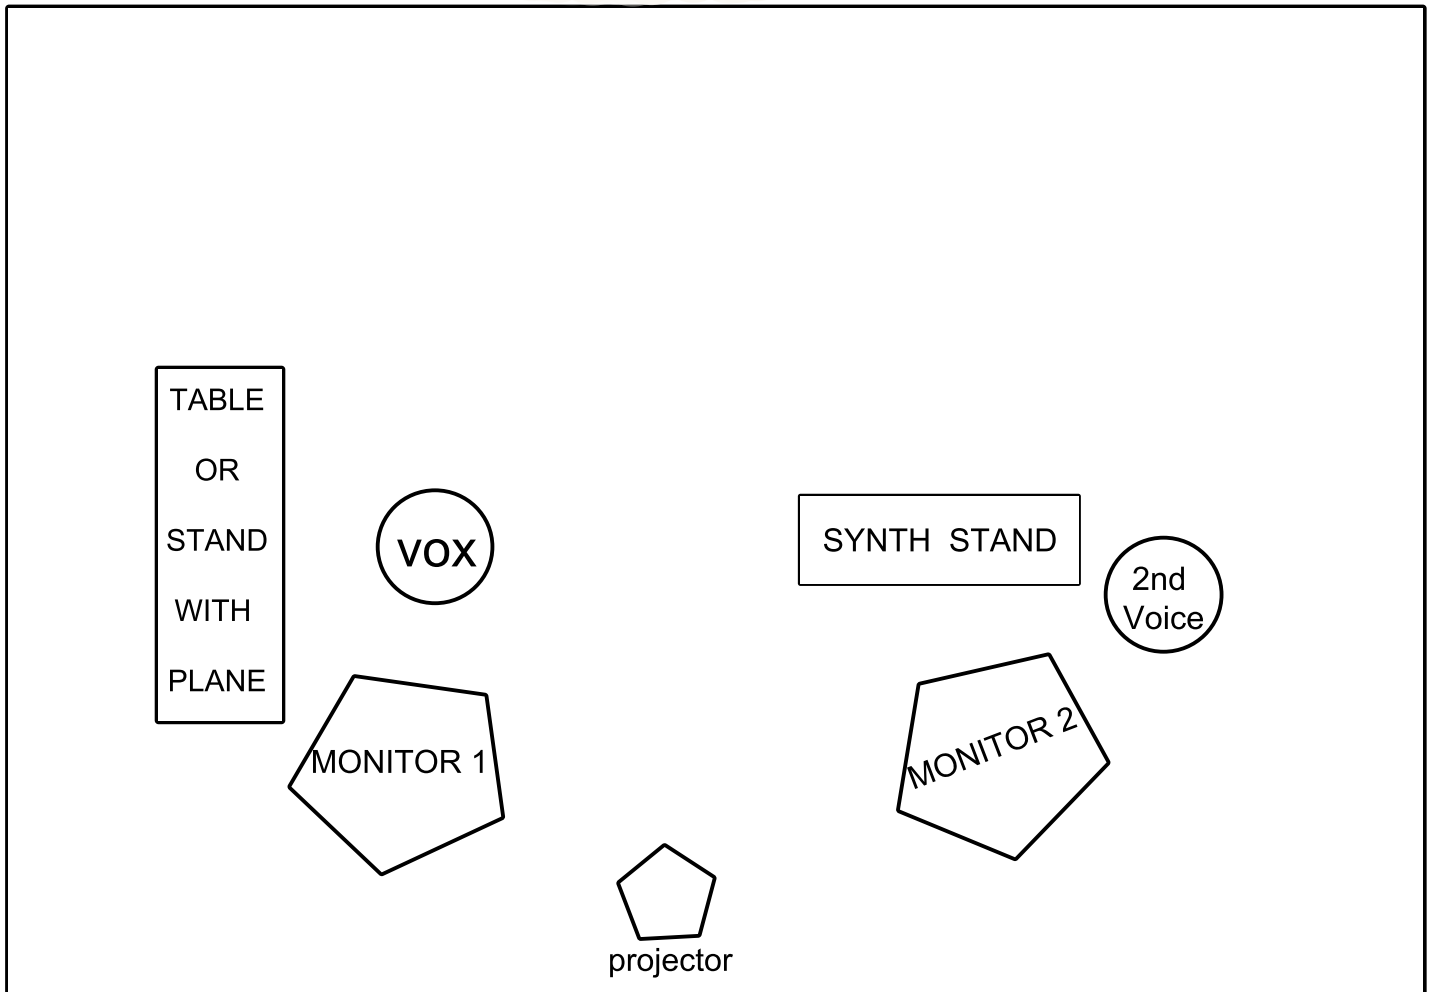

DARK DOOR

from Naples - Italy

STAGE PLOT

1 Stand for synth

1 Stand for synth or table

1 Microphone (2nd Voice) with stand

5 Canon

4 Jack