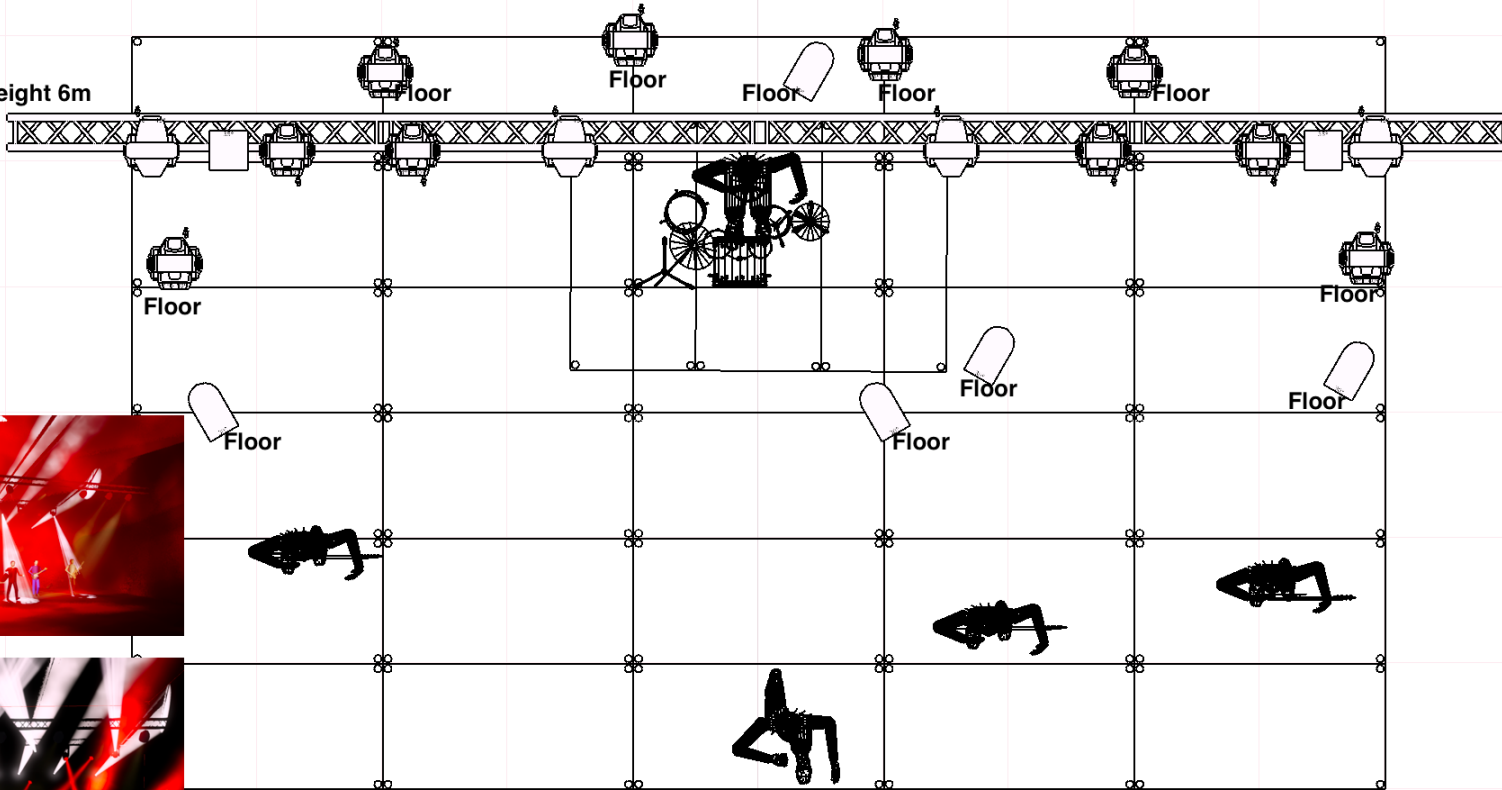

Truss Height 5m

Lightplot Red Zebra  
Top View

Truss Height 6m

Truss 10 \* Spotlight  
Robin 600 / VL2500,....

Truss 8 \* Washlight Led  
Robin 300  
Floor 6 \* Washlight Led  
Robin 300

Frontlights  
PAR CP62 No color  
/ LedPar RGB

Truss 4\* 4lite Blinder Dwe

6\* FLOOR PAR 64 FLOOD  
6 Dimmer channel  
IS A MUST

Lightdesk Chamsys+ wing  
MQ60-80-100  
IS A MUST

Truss Height 6m

Contact Axel Belmans  
Info@axse.be  
0032475821142