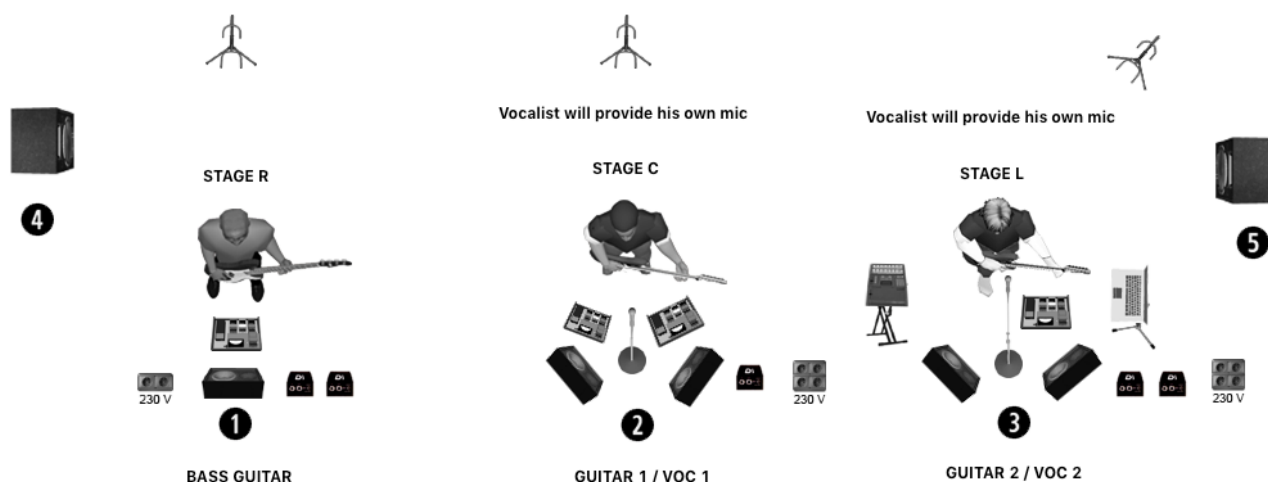

UNDERTHESKIN TECH RIDER 2022

HOUSE SOUND SYSTEM:

- HIGH QUALITY & OPTIMIZED TO THE PLACE OF CONCERT

MONITOR SYSTEM:

- AUX1: mix LAPTOP + BASS [STAGE R]
- AUX2: mix LAPTOP + GUITAR 1 + VOC 1 [STAGE C]
- AUX3: mix LAPTOP + GUITAR 2 + BASS + VOC 1 + VOC 2 [STAGE L]
- **AUX4&5 [SIDE FILL]: MIX [if possible]**

BACKLINE:

- 2 x MIC STAND [incl. Sennheiser mic holders]
- 2 x LAPTOP STAND [<https://tinyurl.com/y4dluxt4>]
- 3 x EU POWER SUPPLIES [10 PLUGS IN TOTAL]
- 6 x NON-SPARKLING MINERAL WATER 0,5L ON STAGE [AT ROOM TEMPERATURE]
- 3 x CLEAN TOWELS

LIGHTS & SPECIALS:

- FOG GENERATOR [WE NEED A LOT OF FOG!]
- STROBE LIGHTS
- STAGE LIGHTS [WE PREFER COLD COLORS: WHITE, BLUE, VIOLET]
- BACKLIGHTS [<https://tinyurl.com/4696bcz6>]

INPUT PACH LIST [5 x D.I. BOXES NEEDED]:

**UNDERTHESKIN USES SUPERCARDIOID MICROPHONES!
PLEASE PAY ATTENTION TO THE PROPER MONITOR PLACEMENT!**